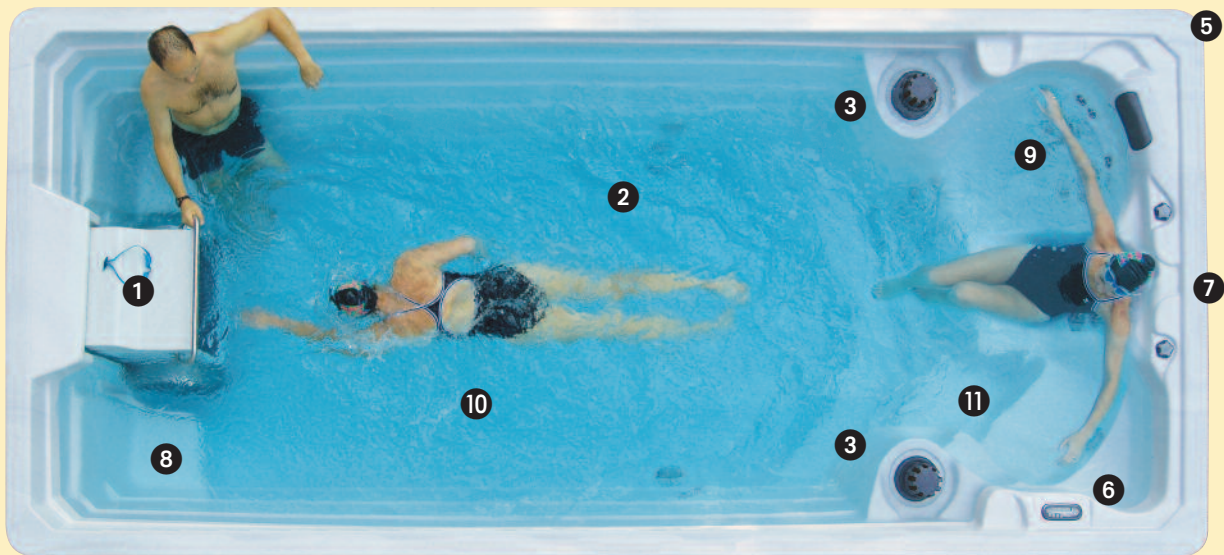

Swim current is wider than your body and deeper than your stroke.

Contoured seating at the front of the pool.

Poolside digital water quality and jet controls.

What do we mean by a high-quality swim? Ideally, when you swim against a current, all of the water is moving in the opposite direction at exactly the speed you wish to swim. Beginning swimmers need a smooth current more than anyone. You should feel no turbulence, no bubbles, no water movement at all. If you closed your eyes, you'd believe you were swimming in still water. We approach this ideal of a natural, comfortable swim by moving the water with a large-diameter propeller operating at relatively low speeds of 10 to 300 rpm. Water passes through arrays of turning vanes and conditioning grills that eliminate turbulence. The resulting stream is as close to a smooth river as is physically possible.

Built of sleek, long-lasting acrylic and hand-laid fiberglass, the Endless Pool Swim Spa can be installed in a backyard or deck, or indoors on any solid, level surface. The Swim Spa includes custom wrap-around cabinetry, contoured hydrotherapy jetted seats, water heating and purification equipment, and the 5 hp Power Unit used to drive the patented swim current!

*“The Endless Pool Swim Spa has helped ‘uncomplicate’ our lives...not many things do this.”*

**- Newark, DE**

- 1** improved Endless Pool swim current
- 2** greater depth: our new model has a water depth up to 50".
- 3** better filtration: two weir-type skimmer-filters (each 50 sq. ft.) allow you to vary the fill level of the spa
- 4** a solid insulated 1" foam bottom with a rugged ABS protective tray
- 5** an insulated cabinet allowing for energy efficient operation
- 6** digital controls
- 7** ultraviolet water sanitizing system
- 8** front seats on either side of the propulsion housing
- 9** therapy area with two jetted seats and stairs
- 10** larger exercise area
- 11** LED Lighting System